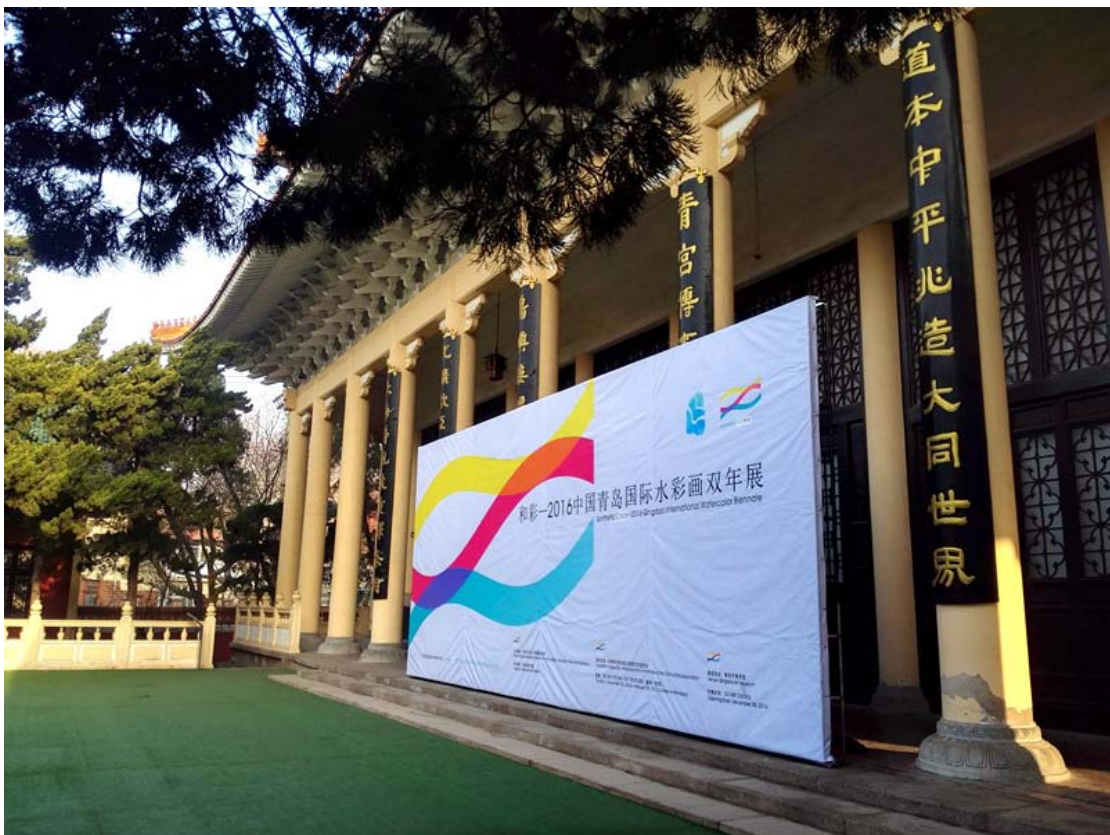

Synthetic Color----2016 Qingdao International Watercolor Biennial
Preview Exhibition

In the front yard

The Main Hall is as the main exhibition hall

Roman Hall

The iconic external wall and combination of Chinese and Western architectural styles

Sign board in the front yard

Below is part of the artworks-----

Below is primary school students' copying activities-----